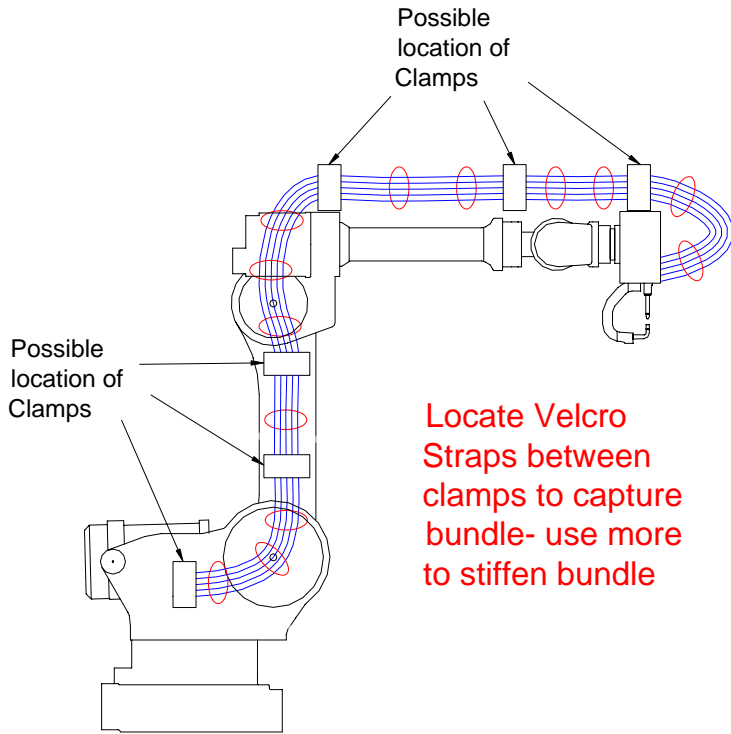

Velcro Buckle Straps

Usage Locations (on robot)- not limited to

Please see our Strain Relief products for further design solutions