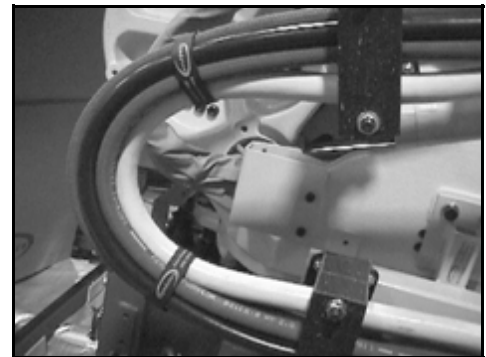

Velcro Buckle Straps

Usage Locations (on robot)- not limited to

Please see our Strain Relief products for further design solutions