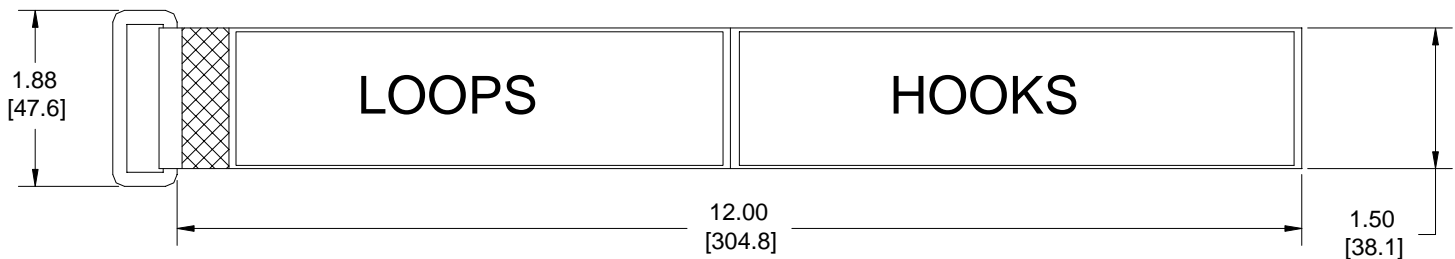

Units of measure: inches [mm]

Notice: The information contained herein is, to the best of our knowledge, true, accurate and reliable. Since procedures and conditions under which these products may be used are beyond our control, no warranty, expressed or implied, is made to their performance.

Syndevco Inc.

Sheet: 041108

24205 Telegraph Rd - Southfield MI 48034

Toll Free: (800) 356-2839 Local: (248) 356-2839 Fax: (248) 356-0928

visit us at: www.syndevco.com