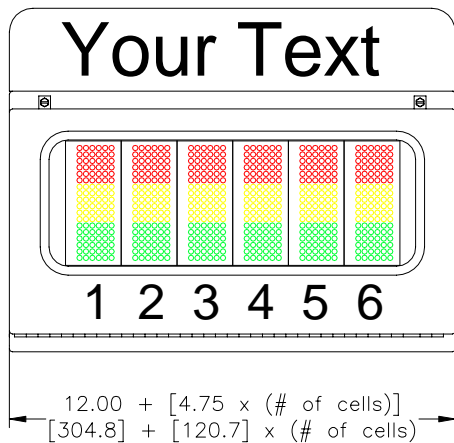

Marquee Assemblies

(248) 356-2839

Low cost marquees provide an efficient way of communicating status of a specified situation

FEATURES

- Low Cost
- Stop Light LED or Shape Light LED versions
- Long lasting LED lights
- Incandescent versions available
- 1 to 24 cells
- Custom labeling to specifications
- 120VAC or 24VDC versions
- Electrical connection on bottom, top or side
- Custom wiring to specifications
- Additional options such as horns, multiple tone horns, speakers, push button testers, side terminal box, I/O blocks

DIMENSIONS

Stop Light LED Version

Shape LED Version

Units of Measure: inches
[mm]

Notice: The information contained herein is, to the best of our knowledge, true, accurate and reliable. Since procedures and conditions under which these products may be used are beyond our control, no warranty, expressed or implied, is made to their performance.