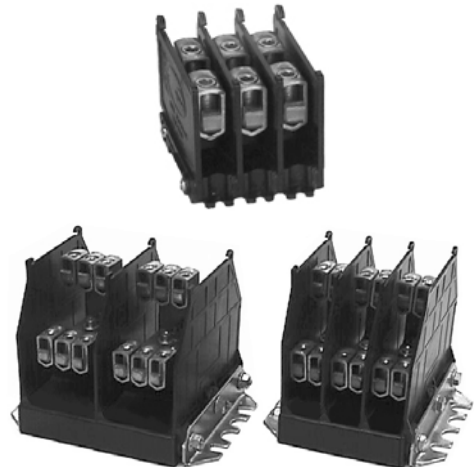

Terminal Blocks

Notice: The information contained herein is, to the best of our knowledge, true, accurate and reliable. Since procedures and conditions under which these products may be used are beyond our control, no warranty, expressed or implied, is made to their performance.

Syndevco Inc.

Sheet: 040120

24205 Telegraph Rd - Southfield MI 48034

Toll Free: (800) 356-2839 Local: (248) 356-2839 Fax: (248) 356-0928

visit us at: www.syndevco.com