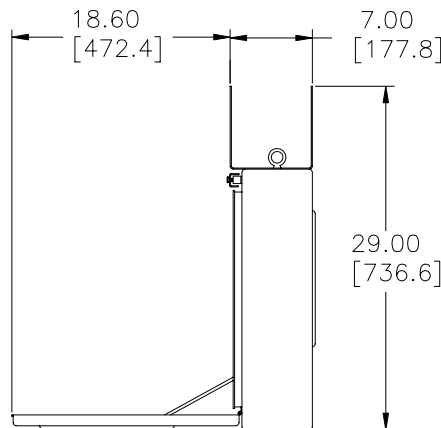

Marquee Assemblies

(248) 356-2839

Low cost marquees provide an efficient way of communicating status of a specified situation

FEATURES

- Low Cost
- Stop Light LED or Shape Light LED versions
- Long lasting LED lights
- Incandescent versions available
- 1 to 24 cells
- Custom labeling to specifications
- 120VAC or 24VDC versions
- Electrical connection on bottom, top or side
- Custom wiring to specifications
- Additional options such as horns, multiple tone horns, speakers, push button testers, side terminal box, I/O blocks

DIMENSIONS

Stop Light LED Version

Shape LED Version

Units of Measure: inches
[mm]

Notice: The information contained herein is, to the best of our knowledge, true, accurate and reliable. Since procedures and conditions under which these products may be used are beyond our control, no warranty, expressed or implied, is made to their performance.

Light Configuration

- Stop Light
- Shape Light

Qty of Cells

- 1 cell thru 24 cells

Labeling

- Per customer specification

Electrical

Mount Position