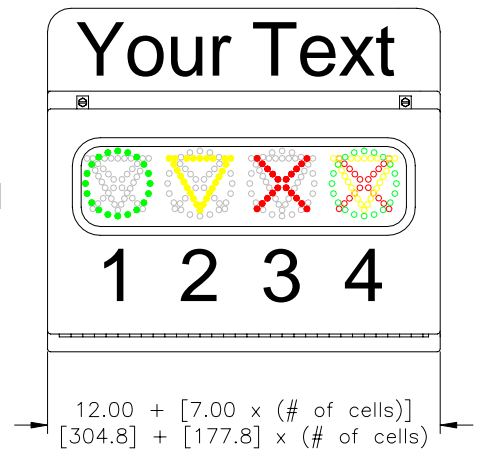

Marquee Assemblies

(248) 356-2839

Low cost marquees provide an efficient way of communicating status of a specified situation

FEATURES

- Low Cost
- Stop Light LED or Shape Light LED versions
- Long lasting LED lights
- Incandescent versions available
- 1 to 24 cells
- Custom labeling to specifications
- 120VAC or 24VDC versions
- Electrical connection on bottom, top or side
- Custom wiring to specifications
- Additional options such as horns, multiple tone horns, speakers, push button testers, side terminal box, I/O blocks

DIMENSIONS

Stop Light LED Version

Shape LED Version

Units of Measure: inches
[mm]

Notice: The information contained herein is, to the best of our knowledge, true, accurate and reliable. Since procedures and conditions under which these products may be used are beyond our control, no warranty, expressed or implied, is made to their performance.