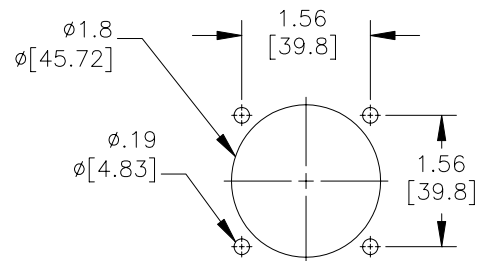

Units of measure: inches [mm]

Notice: The information contained herein is, to the best of our knowledge, true, accurate and reliable. Since procedures and conditions under which these products may be used are beyond our control, no warranty, expressed or implied, is made to their performance.

Syndevco Inc.

Sheet: 040120

24205 Telegraph Rd - Southfield MI 48034

Toll Free: (800) 356-2839 Local: (248) 356-2839 Fax: (248) 356-0928

visit us at: www.syndevco.com