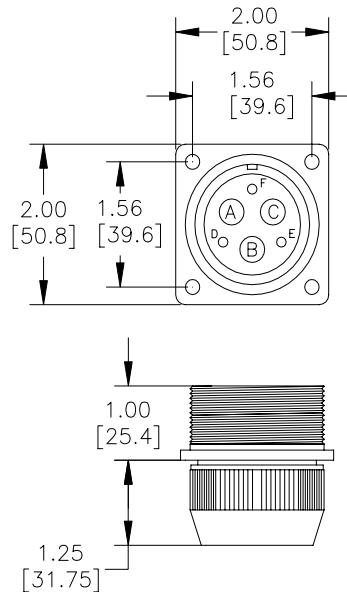

C2F40 Female Flanged Receptacle (Line)

Mounting Hole Pattern