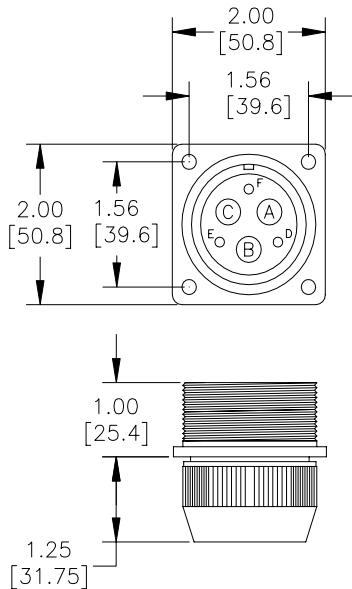

DIMENSIONS

C2M40 Male Flanged Receptacle (Load)