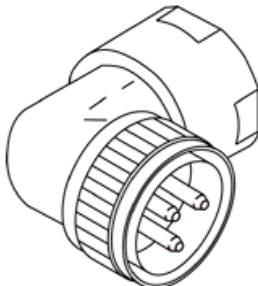

C2M5 Male 90 Degree plug (Line Side)