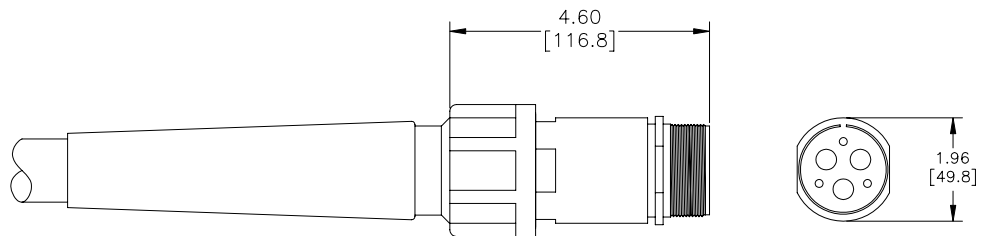

Straight Receptacle

Units of measure: inches
[mm]

Notice: The information contained herein is, to the best of our knowledge, true, accurate and reliable. Since procedures and conditions under which these products may be used are beyond our control, no warranty, expressed or implied, is made to their performance.

Syndevco Inc.

Sheet: 040120

24205 Telegraph Rd - Southfield MI 48034

Toll Free: (800) 356-2839 Local: (248) 356-2839 Fax: (248) 356-0928

visit us at: www.syndevco.com