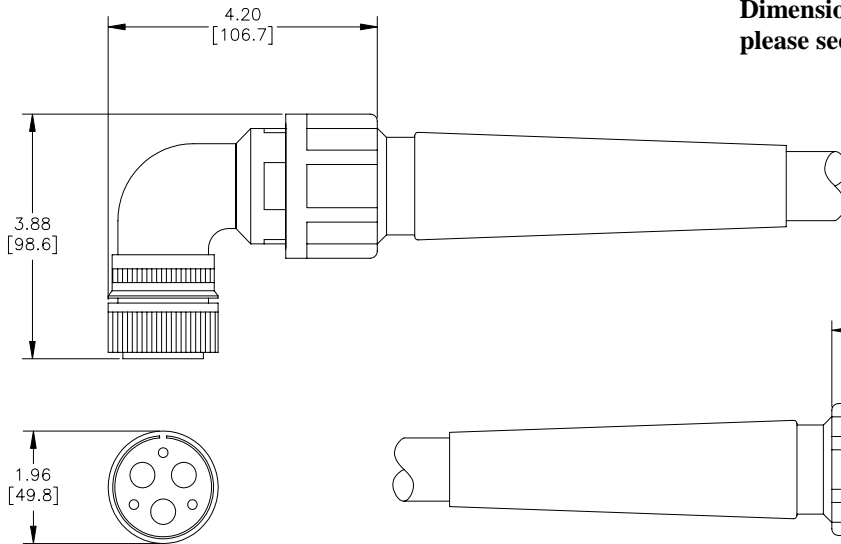

DIMENSIONS

90 Degree Plug

Dimensions are reference only- for exact information please see a Syndevco Representative.