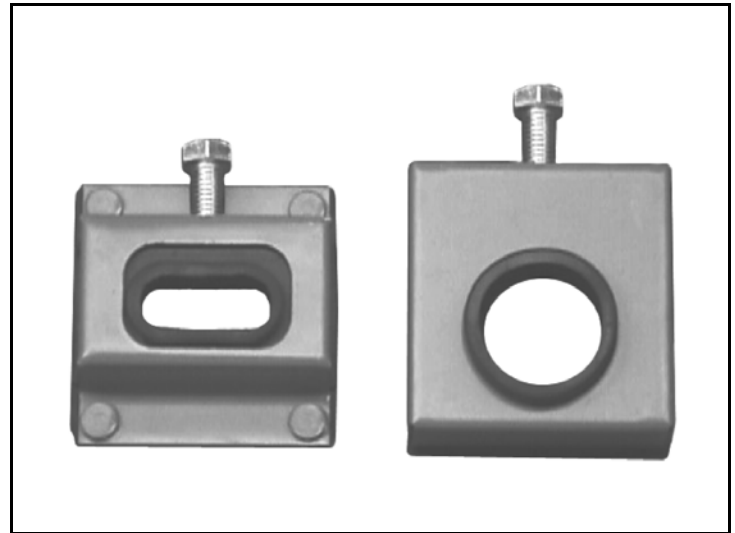

# 7000 Series Cage Bushings

(248) 356-2839

*Provides a cost effective low profile means for power cable entry into an enclosure*

## FEATURES

- Cost effective
- Low profile
- Good sealing properties
- Excellent pull-out resistance
- Simple clamping mechanism
- Common mount patterns
- Cover plate available
- For oval or round cable

## DIMENSIONS OVAL

Units of measure: inches [mm]

PART NUMBER SHOWN- 7090

PART NUMBER SHOWN- 7080

Notice: The information contained herein is, to the best of our knowledge, true, accurate and reliable. Since procedures and conditions under which these products may be used are beyond our control, no warranty, expressed or implied, is made to their performance.