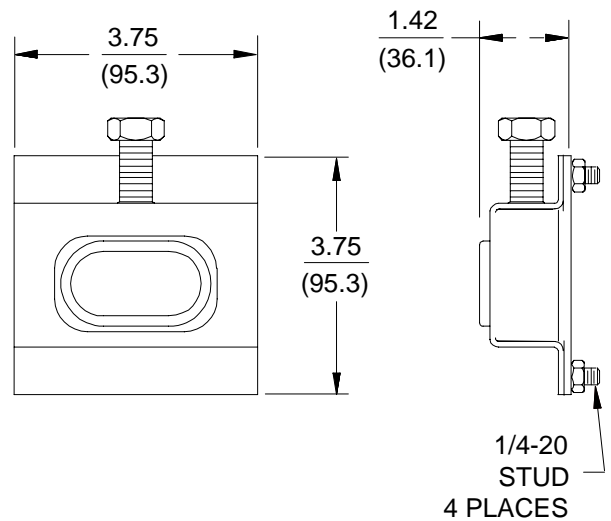

## DIMENSIONS ROUND

## DIMENSIONS OVAL

Units of measure: inches [mm]

PART NUMBER SHOWN- 7090

PART NUMBER SHOWN- 7080

Notice: The information contained herein is, to the best of our knowledge, true, accurate and reliable. Since procedures and conditions under which these products may be used are beyond our control, no warranty, expressed or implied, is made to their performance.

## MOUNTING HOLE DIMENSIONS