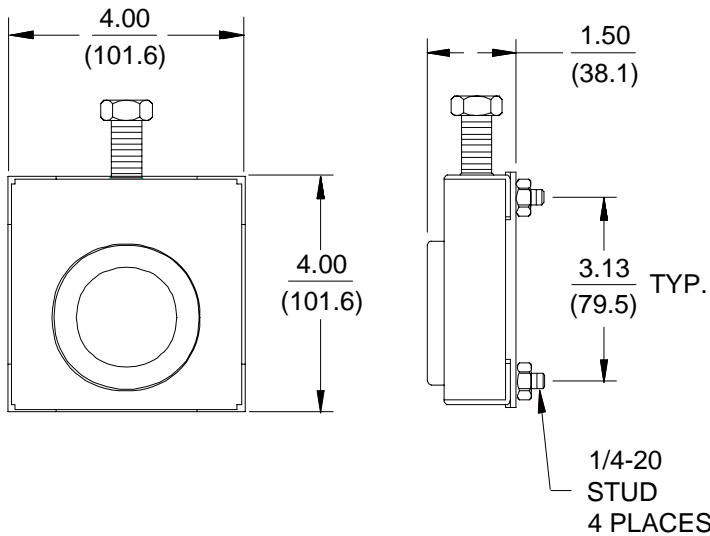

## DIMENSIONS ROUND

## DIMENSIONS OVAL

Units of measure: inches [mm]

PART NUMBER SHOWN- 7090

PART NUMBER SHOWN- 7080

Notice: The information contained herein is, to the best of our knowledge, true, accurate and reliable. Since procedures and conditions under which these products may be used are beyond our control, no warranty, expressed or implied, is made to their performance.

## MOUNTING HOLE DIMENSIONS