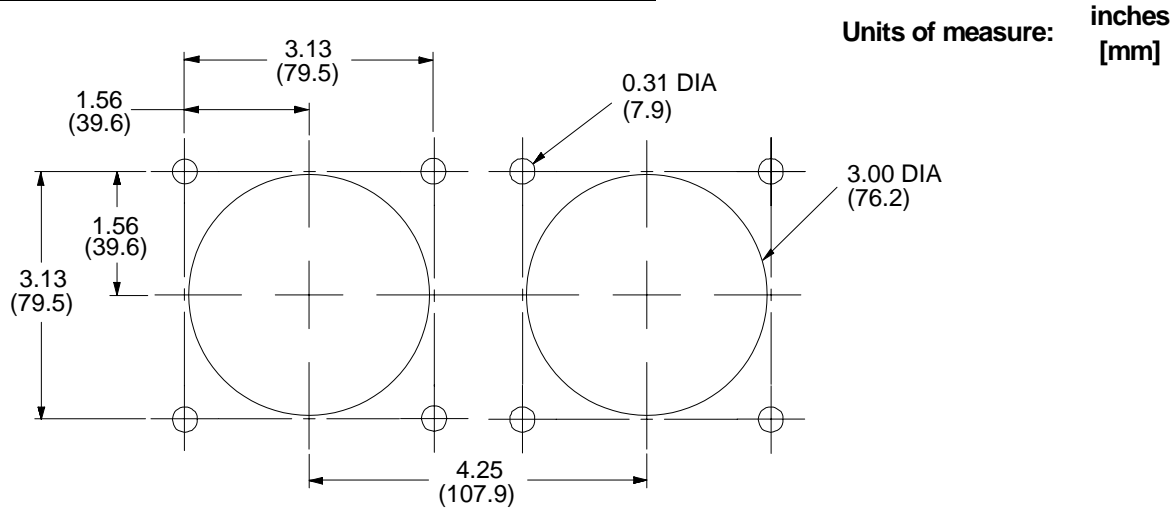

## DIMENSIONS ROUND

## DIMENSIONS OVAL

Units of measure: inches [mm]

PART NUMBER SHOWN- 7090

PART NUMBER SHOWN- 7080

Notice: The information contained herein is, to the best of our knowledge, true, accurate and reliable. Since procedures and conditions under which these products may be used are beyond our control, no warranty, expressed or implied, is made to their performance.

## MOUNTING HOLE DIMENSIONS