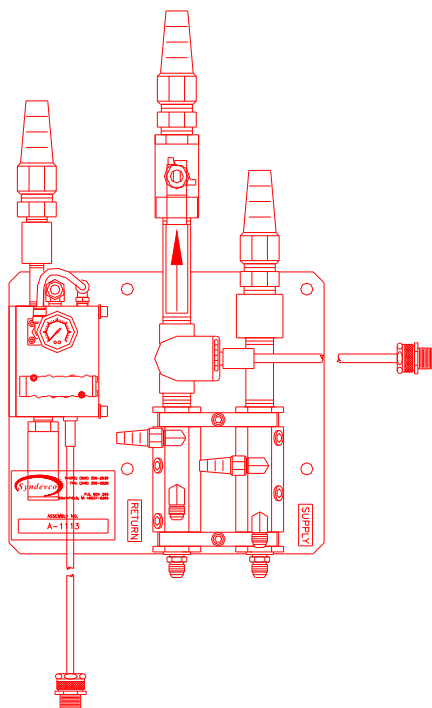

Air

- Proportional Regulator w/ gauge
- Distribution

Water

- Shut-off
- Flow Switch
- Check Valve
- Manifold

Electric

- Hardwire connections

Notice: The information contained herein is, to the best of our knowledge, true, accurate and reliable. Since procedures and conditions under which these products may be used are beyond our control, no warranty, expressed or implied, is made to their performance.

Syndevco Inc.

24205 Telegraph Rd - Southfield MI 48034

Toll Free: (800) 356-2839 Local: (248) 356-2839 Fax: (248) 356-0928

visit us at: www.syndevco.com