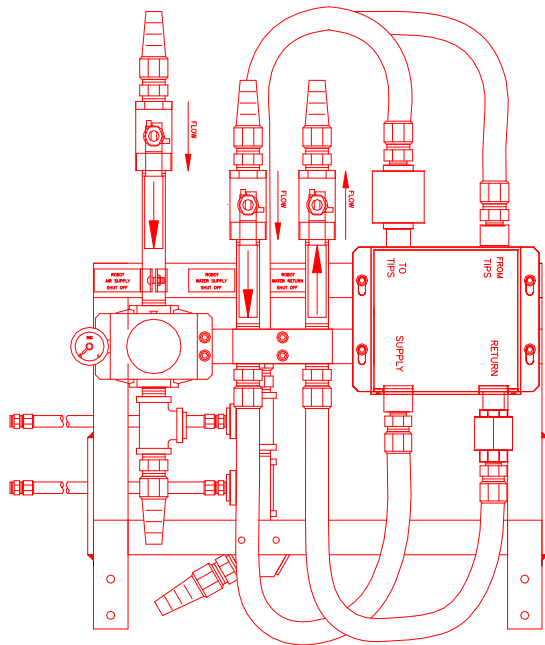

Air

- Shut-off w/ exhaust
- Regulator w/ gauge
- Distribution

Water

- Shut-offs
- Water saver
- Manifold

Electric

- Device Net connections

Notice: The information contained herein is, to the best of our knowledge, true, accurate and reliable. Since procedures and conditions under which these products may be used are beyond our control, no warranty, expressed or implied, is made to their performance.

Syndevco Inc.

Sheet: 080930

24205 Telegraph Rd - Southfield MI 48034
Toll Free: (800) 356-2839 Local: (248) 356-2839 Fax: (248) 356-0928
visit us at: www.syndevco.com