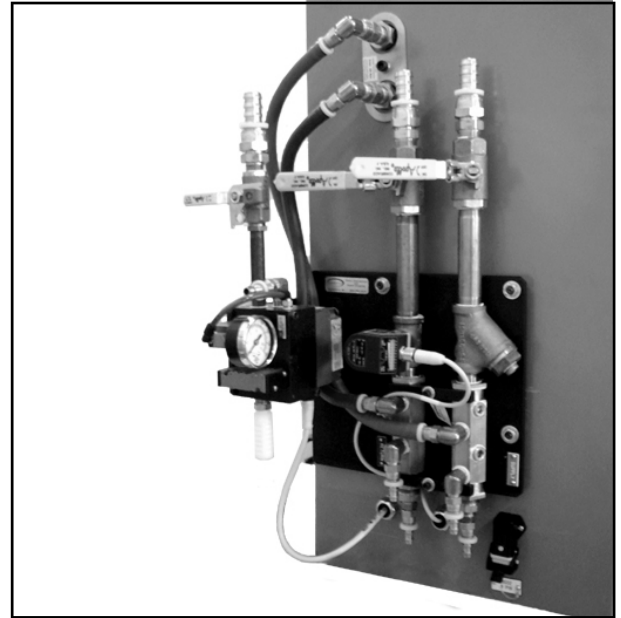

EXAMPLE (Air / Water) - not limited to