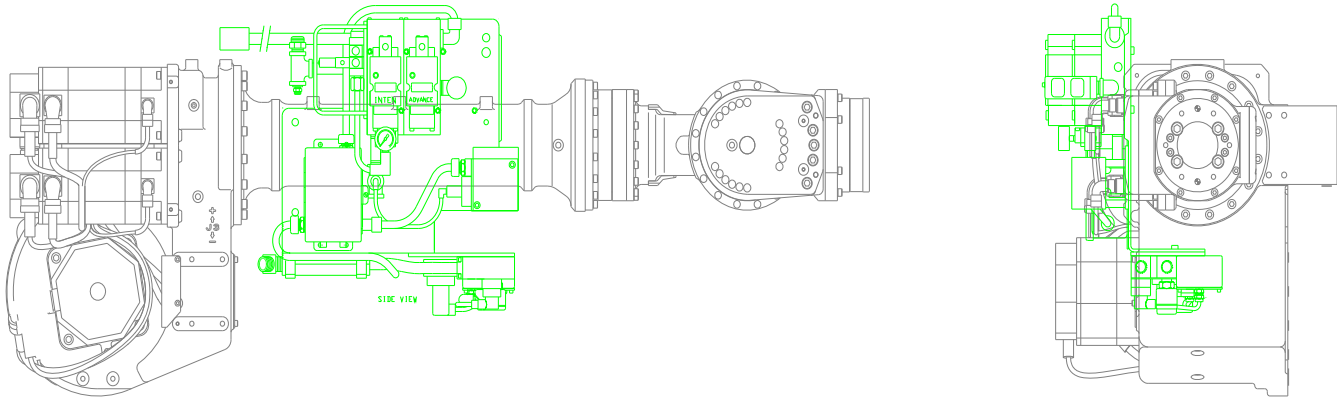

END OF ARM TOOLING DENSE PACK SHOWN

MANUAL GUN DENSE PACK (EXAMPLE)

Notice: The information contained herein is, to the best of our knowledge, true, accurate and reliable. Since procedures and conditions under which these products may be used are beyond our control, no warranty, expressed or implied, is made to their performance.

Densification Packages (Dense Packs)

ROBOT ARM MOUNT DENSE PACK (EXAMPLE)

ROBOT HIP MOUNT DENSE PACK (EXAMPLE)

ROBOT END OF ARM TOOLING DENSE PACK (EXAMPLE)

Notice: The information contained herein is, to the best of our knowledge, true, accurate and reliable. Since procedures and conditions under which these products may be used are beyond our control, no warranty, expressed or implied, is made to their performance.