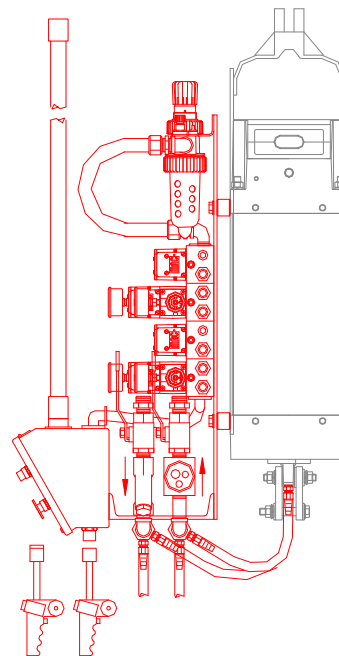

MANUAL GUN DENSE PACK (EXAMPLE)

Notice: The information contained herein is, to the best of our knowledge, true, accurate and reliable. Since procedures and conditions under which these products may be used are beyond our control, no warranty, expressed or implied, is made to their performance.

Syndevco Inc.

Sheet: 080930

24205 Telegraph Rd - Southfield MI 48034
Toll Free: (800) 356-2839 Local: (248) 356-2839 Fax: (248) 356-0928

visit us at: www.syndevco.com