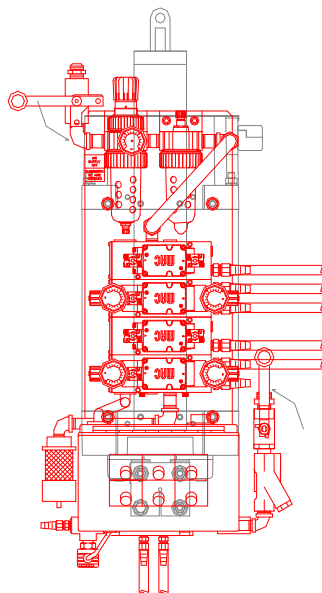

MANUAL GUN DENSE PACK (EXAMPLE)

Notice: The information contained herein is, to the best of our knowledge, true, accurate and reliable. Since procedures and conditions under which these products may be used are beyond our control, no warranty, expressed or implied, is made to their performance.

Syndevco Inc.

Sheet: 080930

24205 Telegraph Rd - Southfield MI 48034
Toll Free: (800) 356-2839 Local: (248) 356-2839 Fax: (248) 356-0928

visit us at: www.syndevco.com