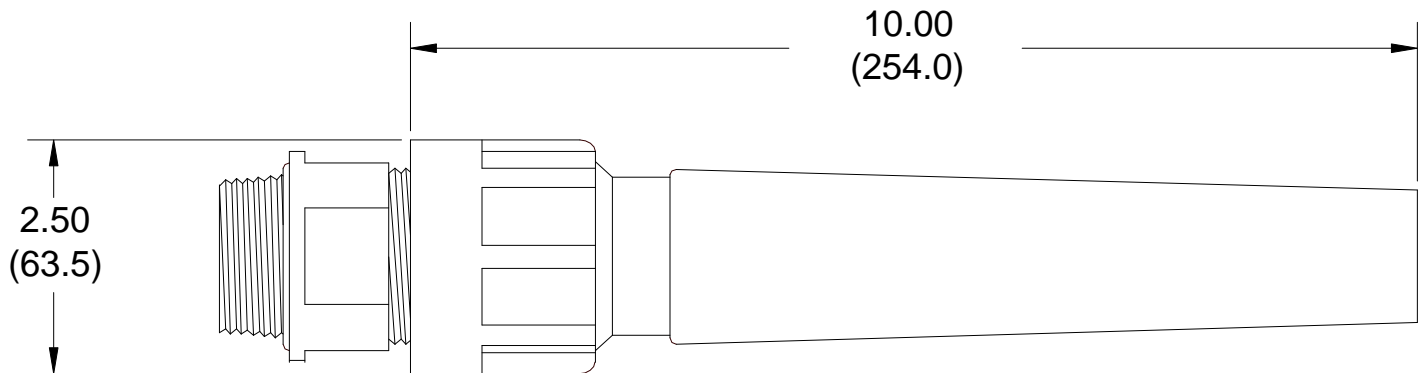

DIMENSIONS

Units of Measure: inches
(mm)

Dimensions are approximations

Notice: The information contained herein is, to the best of our knowledge, true, accurate and reliable. Since procedures and conditions under which these products may be used are beyond our control, no warranty, expressed or implied, is made to their performance.

Syndevco Inc.

Sheet: 080930

24205 Telegraph Rd - Southfield MI 48033

Toll Free: (800) 356-2839 Local: (248) 356-2839 Fax: (248) 356-0928

visit us at: www.syndevco.com