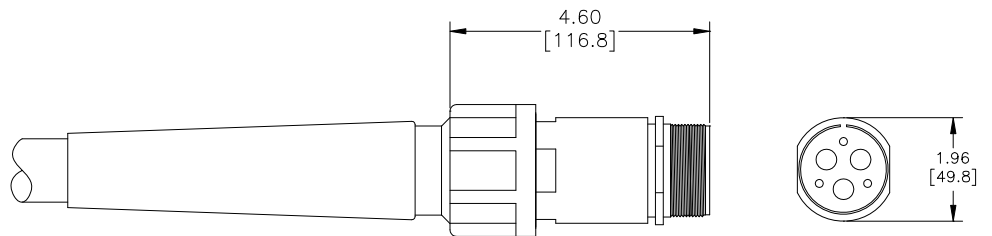

Straight Receptacle

Units of Measure: inches
[mm]

Notice: The information contained herein is, to the best of our knowledge, true, accurate and reliable. Since procedures and conditions under which these products may be used are beyond our control, no warranty, expressed or implied, is made to their performance.

Syndevco Inc.

Sheet: 080930

24205 Telegraph Rd - Southfield MI 48034

Toll Free: (800) 356-2839 Local: (248) 356-2839 Fax: (248) 356-0928

visit us at: www.syndevco.com