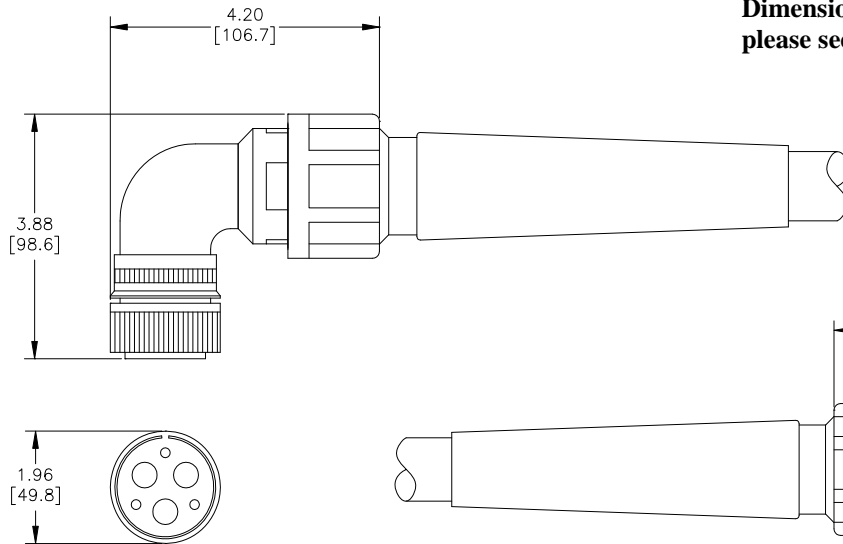

DIMENSIONS

90 Degree Plug

Dimensions are reference only— for exact information please see a Syndevco Representative.