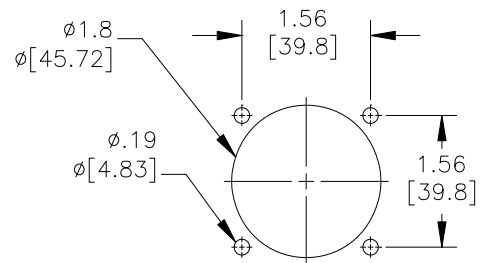

Units of Measure: inches [mm]

Notice: The information contained herein is, to the best of our knowledge, true, accurate and reliable. Since procedures and conditions under which these products may be used are beyond our control, no warranty, expressed or implied, is made to their performance.

Syndevco Inc.

Sheet: 080930

24205 Telegraph Rd - Southfield MI 48034

Toll Free: (800) 356-2839 Local: (248) 356-2839 Fax: (248) 356-0928

visit us at: www.syndevco.com