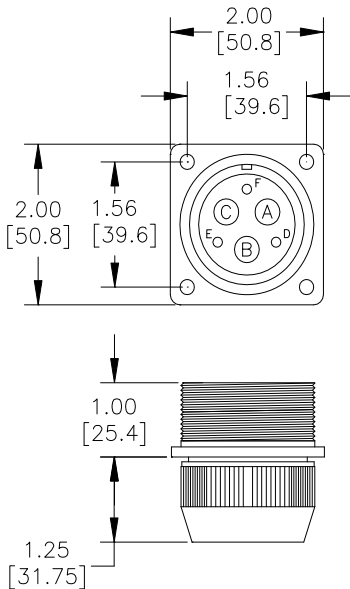

DIMENSIONS

C2M40 Male Flanged Receptacle (Load)