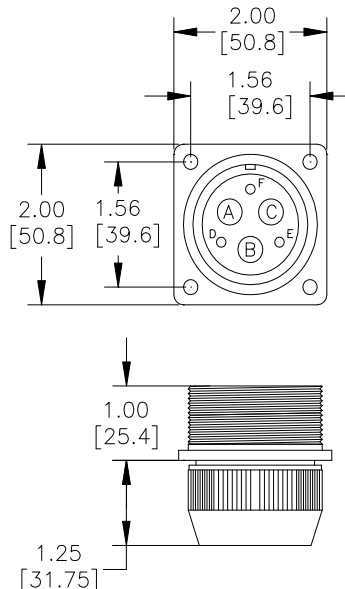

C2F40 Female Flanged Receptacle (Line)

Mounting Hole Pattern