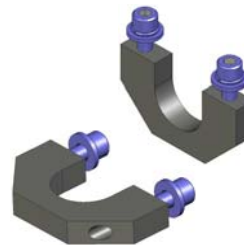

Medium/ Large
SAB-A-C

Typically 2 pcs required per application

Notice: The information contained herein is, to the best of our knowledge, true, accurate and reliable. Since procedures and conditions under which these products may be used are beyond our control, no warranty, expressed or implied, is made to their performance.

Syndevco Inc.

24205 Telegraph Rd - Southfield MI 48034
Toll Free: (800) 356-2839 Local: (248) 356-2839 Fax: (248) 356-0928
visit us at: www.syndevco.com