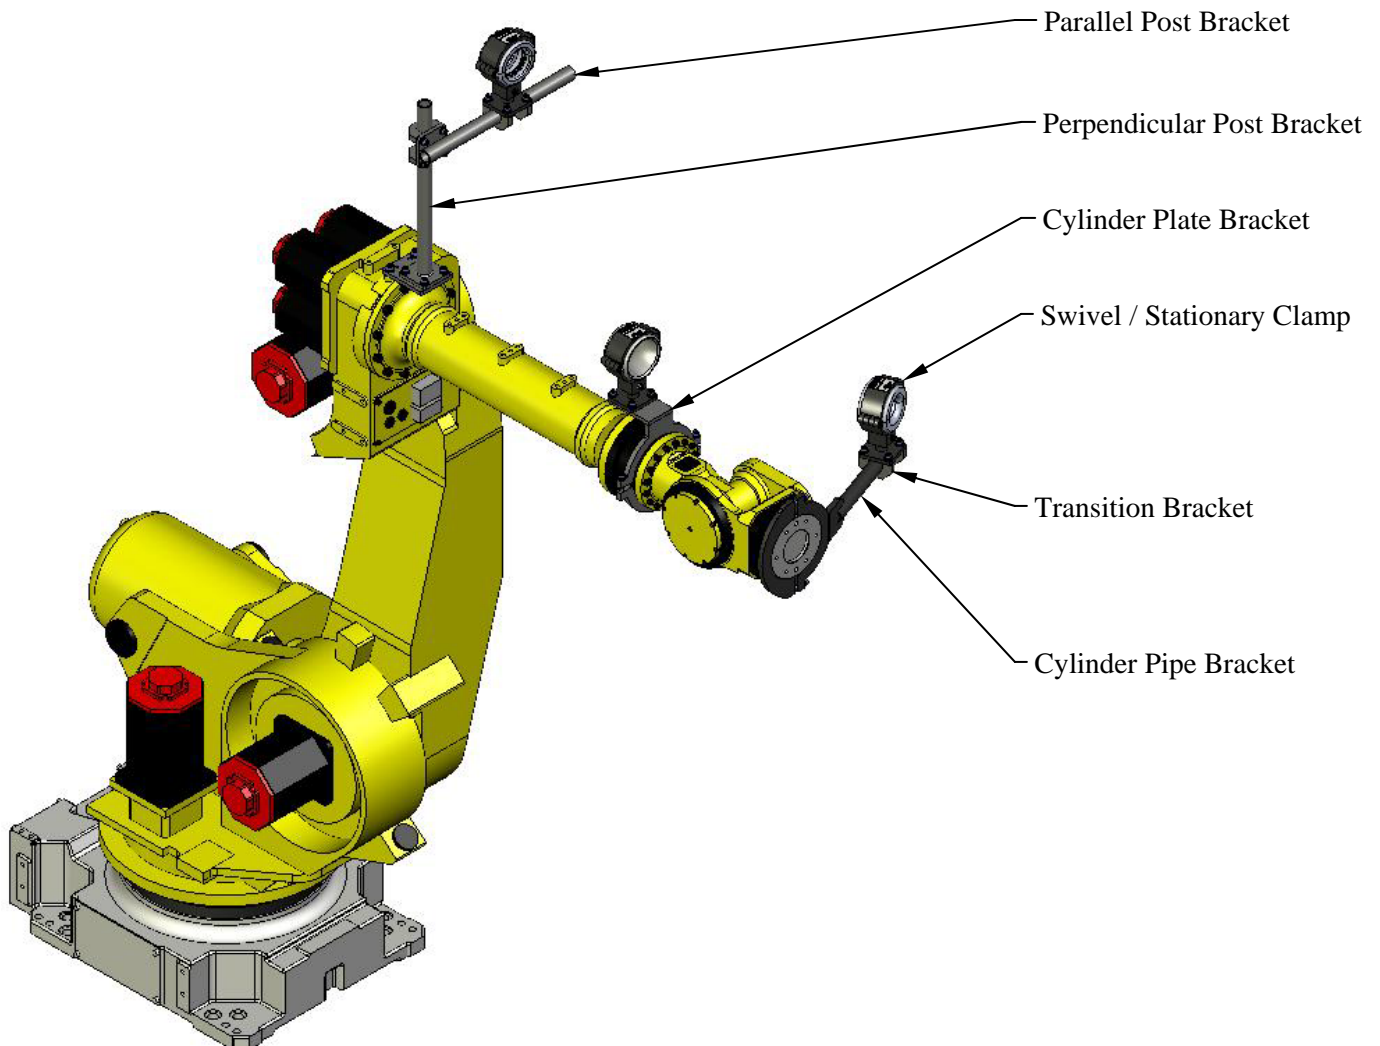

USAGE EXAMPLE

Notice: The information contained herein is, to the best of our knowledge, true, accurate and reliable. Since procedures and conditions under which these products may be used are beyond our control, no warranty, expressed or implied, is made to their performance.

Syndevco Inc.

Sheet: 080930

24205 Telegraph Rd - Southfield MI 48034
Toll Free: (800) 356-2839 Local: (248) 356-2839 Fax: (248) 356-0928
visit us at: www.syndevco.com