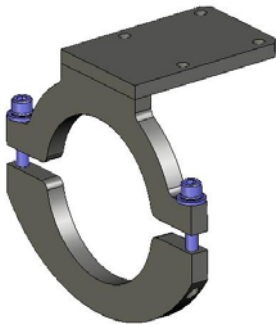

Cylinder - Plate Bracket

Small
RDD-F1- (diameter) - (Syndevco assigned)

Medium / Large
SDF1- (diameter) - (Syndevco assigned)

Thickness

Small	Medium / Large
3/8 in	1/2 in
9.5 mm	12.7 mm