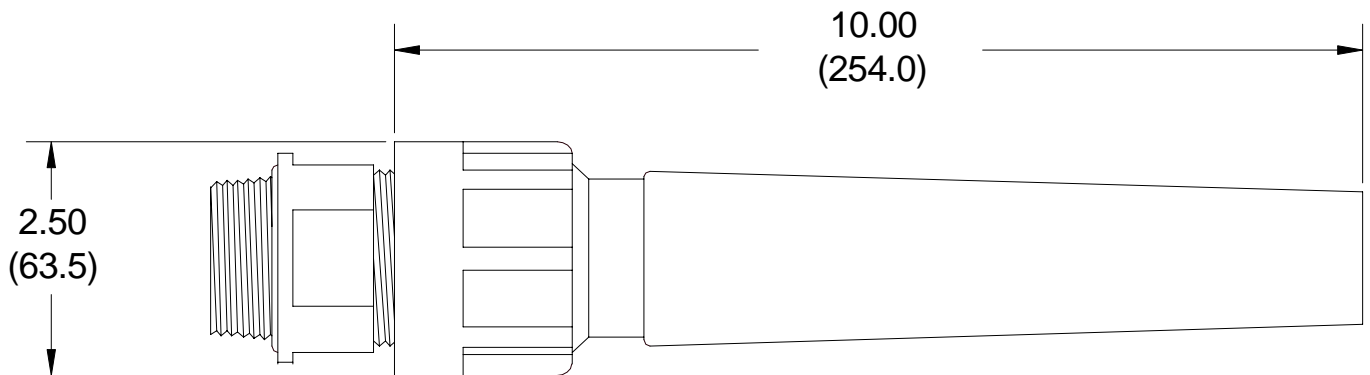

DIMENSIONS

Units of Measure: inches
(mm)

Dimensions are approximations

Notice: The information contained herein is, to the best of our knowledge, true, accurate and reliable. Since procedures and conditions under which these products may be used are beyond our control, no warranty, expressed or implied, is made to their performance.

Syndevco Inc.

Sheet: 041011

24205 Telegraph Rd - Southfield MI 48034

Toll Free: (800) 356-2839 Local: (248) 356-2839 Fax: (248) 356-0928

visit us at: www.syndevco.com