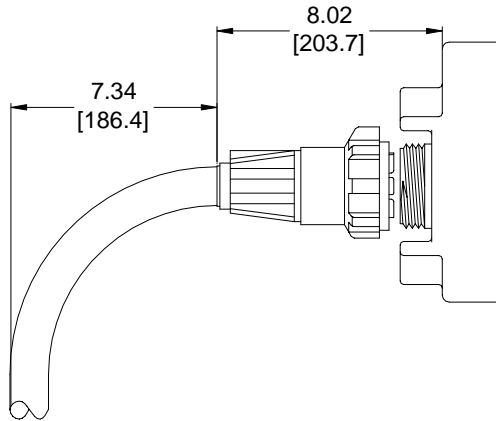

2446 Series Tap Switch and Cable

(248) 356-2839

Constructed from nonconductive material, has no moving parts and is waterproof for safety

FEATURES

- No moving parts– no wiper– just reposition the plug to get up to 3 different settings
- Contacts are silver-plated copper
- Connector constructed of nonconductive material
- 600 Volt rated
- 90 degree Celsius rated
- 150 Amps @ 30 degree Celsius continuous current capacity
- Straight and 90 degree plug heads available
- Waterproof transformer receptacle
- Custom lengths of cables readily available
- 2 AWG type W cable used as a standard
- Custom type and brand of cable available
- ‘Value Added’ services available

PART NUMBERING

**STANDARD
STRAIGHT
2446-W-XX**

**STANDARD
90 DEGREE
2446-H90-XX**

**OPTIONAL
90 DEGREE
(OPPOSITE KEYWAY)
2446-H90B-XX**

2446-4

**XX in part number denotes length in feet
For special options see a Syndevco representative**

2446 Series Tap Switch and Cable

DIMENSIONS

Units of Measure inches
 [mm]

Cable Plug (Face View)
[do not scale]

2446-4 Tap Switch

2446-W Cable Assembly

2446-H90 Cable Assembly

Notice: The information contained herein is, to the best of our knowledge, true, accurate and reliable. Since procedures and conditions under which these products may be used are beyond our control, no warranty, expressed or implied, is made to their performance.