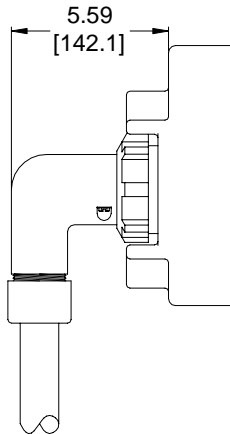

2446 Series Tap Switch and Cable

(248) 356-2839

Constructed from nonconductive material, has no moving parts and is waterproof for safety

FEATURES

- No moving parts– no wiper– just reposition the plug to get up to 3 different settings
- Contacts are silver-plated copper
- Connector constructed of nonconductive material
- 600 Volt rated
- 90 degree Celsius rated
- 150 Amps @ 30 degree Celsius continuous current capacity
- Straight and 90 degree plug heads available
- Waterproof transformer receptacle
- Custom lengths of cables readily available
- 2 AWG type W cable used as a standard
- Custom type and brand of cable available
- ‘Value Added’ services available

PART NUMBERING

**STANDARD
STRAIGHT
2446-W-XX**

**STANDARD
90 DEGREE
2446-H90-XX**

**OPTIONAL
90 DEGREE
(OPPOSITE KEYWAY)
2446-H90B-XX**

2446-4

**XX in part number denotes length in feet
For special options see a Syndevco representative**

2446 Series Tap Switch and Cable

DIMENSIONS

Units of Measure inches
 [mm]

Cable Plug (Face View)
[do not scale]

2446-4 Tap Switch

2446-W Cable Assembly

2446-H90 Cable Assembly

Notice: The information contained herein is, to the best of our knowledge, true, accurate and reliable. Since procedures and conditions under which these products may be used are beyond our control, no warranty, expressed or implied, is made to their performance.