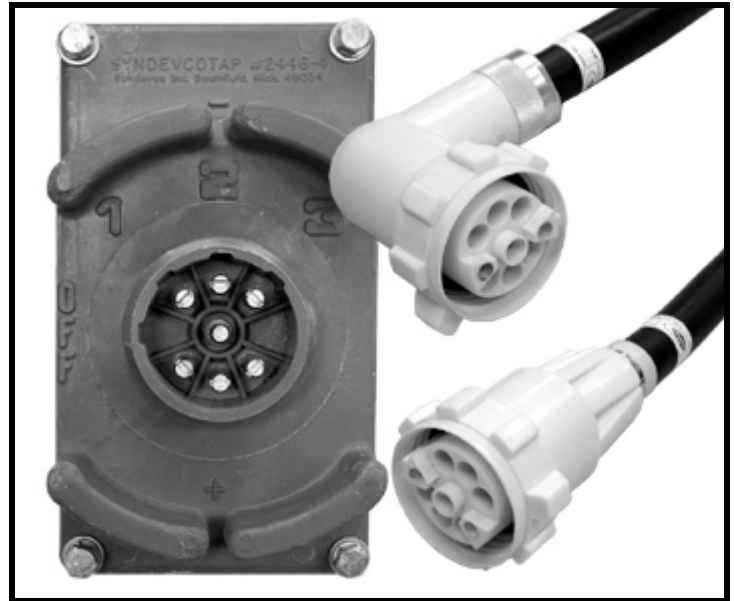

FEATURES

- No moving parts– no wiper– just reposition the plug to get up to 3 different settings
- Contacts are silver-plated copper
- Connector constructed of nonconductive material
- 600 Volt rated
- 90 degree Celsius rated
- 150 Amps @ 30 degree Celsius continuous current capacity
- Straight and 90 degree plug heads available
- Waterproof transformer receptacle
- Custom lengths of cables readily available
- 2 AWG type W cable used as a standard
- Custom type and brand of cable available
- ‘Value Added’ services available