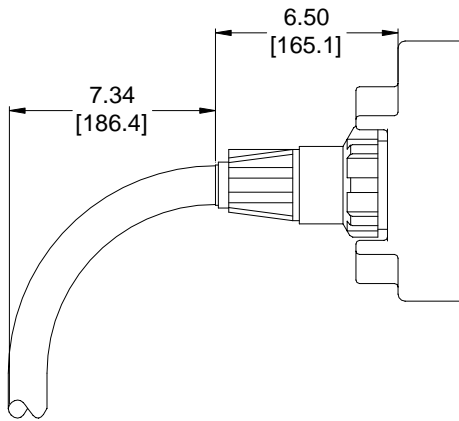

2446 Series Tap Switch and Cable

(248) 356-2839

Constructed from nonconductive material, has no moving parts and is waterproof for safety

FEATURES

- No moving parts– no wiper– just reposition the plug to get up to 3 different settings
- Contacts are silver-plated copper
- Connector constructed of nonconductive material
- 600 Volt rated
- 90 degree Celsius rated
- 150 Amps @ 30 degree Celsius continuous current capacity
- Straight and 90 degree plug heads available
- Waterproof transformer receptacle
- Custom lengths of cables readily available
- 2 AWG type W cable used as a standard
- Custom type and brand of cable available
- ‘Value Added’ services available

PART NUMBERING

**STANDARD
STRAIGHT
2446-W-XX**

**STANDARD
90 DEGREE
2446-H90-XX**

**OPTIONAL
90 DEGREE
(OPPOSITE KEYWAY)
2446-H90B-XX**

2446-4

**XX in part number denotes length in feet
For special options see a Syndevco representative**

2446 Series Tap Switch and Cable

DIMENSIONS

Units of Measure inches
 [mm]

Cable Plug (Face View)
[do not scale]

2446-4 Tap Switch

2446-W Cable Assembly

2446-H90 Cable Assembly

Notice: The information contained herein is, to the best of our knowledge, true, accurate and reliable. Since procedures and conditions under which these products may be used are beyond our control, no warranty, expressed or implied, is made to their performance.