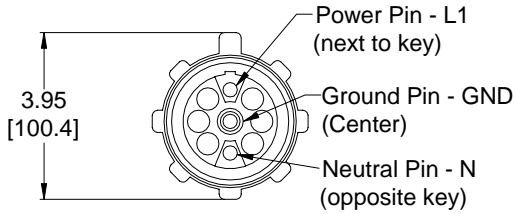

2446 Series Tap Switch and Cable

DIMENSIONS

Units of Measure inches
 [mm]

Cable Plug (Face View)
[do not scale]

2446-4 Tap Switch

2446-W Cable Assembly

2446-H90 Cable Assembly

Notice: The information contained herein is, to the best of our knowledge, true, accurate and reliable. Since procedures and conditions under which these products may be used are beyond our control, no warranty, expressed or implied, is made to their performance.