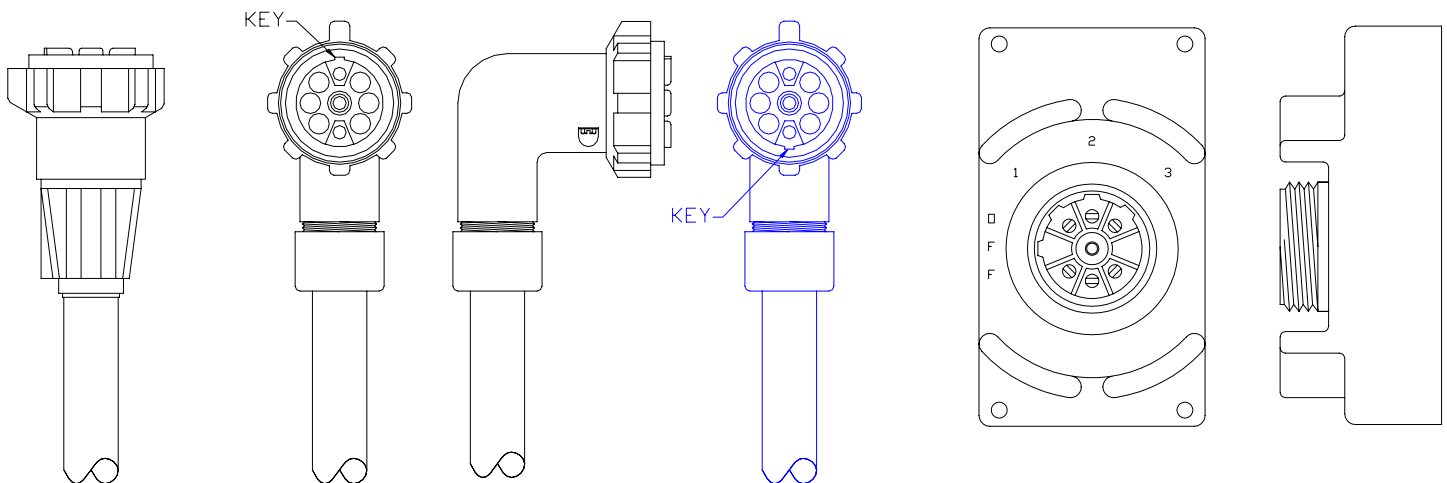

PART NUMBERING

**STANDARD
STRAIGHT
2446-W-XX**

**STANDARD
90 DEGREE
2446-H90-XX**

**OPTIONAL
90 DEGREE
(OPPOSITE KEYWAY)
2446-H90B-XX**

2446-4