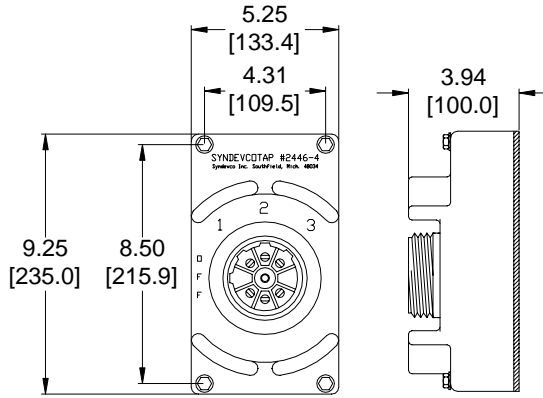

PART NUMBERING

**STANDARD
STRAIGHT
2446-W-XX**

**STANDARD
90 DEGREE
2446-H90-XX**

**OPTIONAL
90 DEGREE
(OPPOSITE KEYWAY)
2446-H90B-XX**

2446-4

**XX in part number denotes length in feet
For special options see a Syndevco representative**

2446 Series Tap Switch and Cable

DIMENSIONS

Units of Measure inches
 [mm]

Cable Plug (Face View)
[do not scale]

2446-4 Tap Switch

2446-W Cable Assembly

2446-H90 Cable Assembly

Notice: The information contained herein is, to the best of our knowledge, true, accurate and reliable. Since procedures and conditions under which these products may be used are beyond our control, no warranty, expressed or implied, is made to their performance.