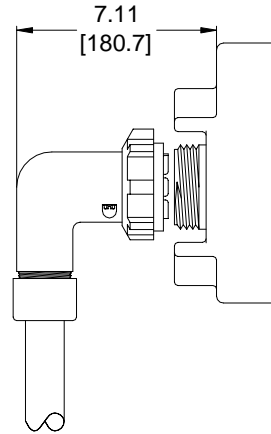

2446 Series Tap Switch and Cable

(248) 356-2839

Constructed from nonconductive material, has no moving parts and is waterproof for safety

FEATURES

- No moving parts– no wiper– just reposition the plug to get up to 3 different settings
- Contacts are silver-plated copper
- Connector constructed of nonconductive material
- 600 Volt rated
- 90 degree Celsius rated
- 150 Amps @ 30 degree Celsius continuous current capacity
- Straight and 90 degree plug heads available
- Waterproof transformer receptacle
- Custom lengths of cables readily available
- 2 AWG type W cable used as a standard
- Custom type and brand of cable available
- ‘Value Added’ services available

PART NUMBERING

**STANDARD
STRAIGHT
2446-W-XX**

**STANDARD
90 DEGREE
2446-H90-XX**

**OPTIONAL
90 DEGREE
(OPPOSITE KEYWAY)
2446-H90B-XX**

2446-4

**XX in part number denotes length in feet
For special options see a Syndevco representative**

2446 Series Tap Switch and Cable

DIMENSIONS

Units of Measure inches
 [mm]

Cable Plug (Face View)
[do not scale]

2446-4 Tap Switch

2446-W Cable Assembly

2446-H90 Cable Assembly

Notice: The information contained herein is, to the best of our knowledge, true, accurate and reliable. Since procedures and conditions under which these products may be used are beyond our control, no warranty, expressed or implied, is made to their performance.